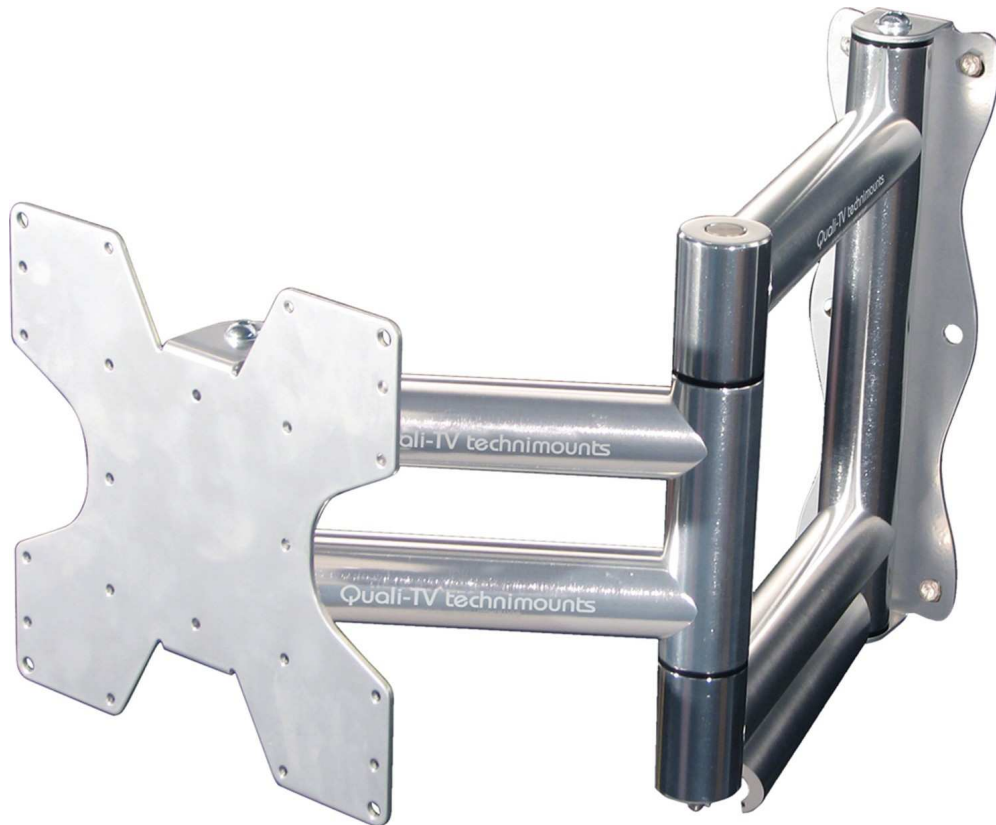

Universal VESA LCD TV Wall Mount

Suitable for LCD TV's upto 37" with VESA mount support.
Professional heavy duty quality aluminium wall mount.

- Professional quality aluminium LCD wall mount.
- Slim-line design, the LCD TV in rest position is as close to the wall as possible (approx 5cm).
- Flexible positioning of your TV in expanded position, up to 48 cm from the wall.
- Suitable for displays with Vesa 100 / 200MM mounting and Quali-TV QD Magnifica 37-07.
- Max load capacity: 50kg.
- Including cable management feature.
- Including mould for easy mounting.
- All wall and TV fittings are included.